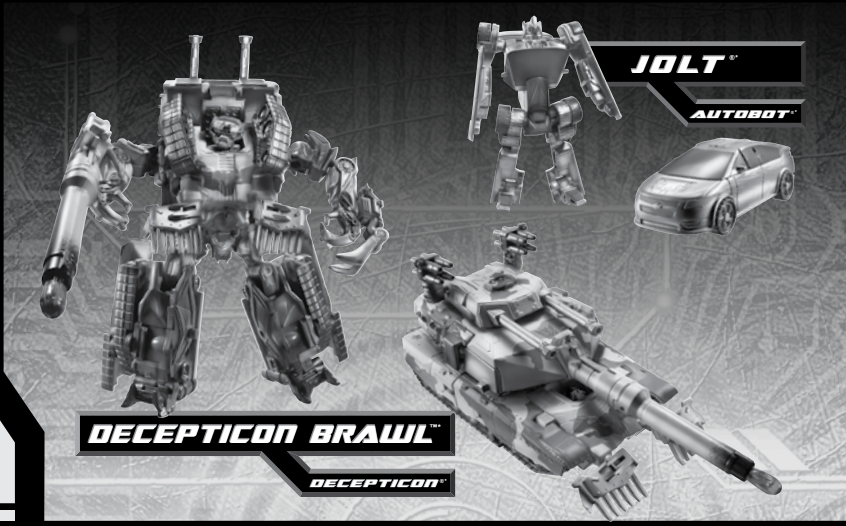

TRANSFORMERS

LEVEL: 0 1 2 3 4 5
INTERMEDIATE

NOTE: Some parts are made to detach if excessive force is applied and are designed to be reattached if separation occurs. Adult supervision may be necessary for younger children.

AGES 5+
21243/21242 Asst.

TRANSFORMERS.COM

CHANGING TO VEHICLES

DECEPTICON BRAWL

1

2

3

4